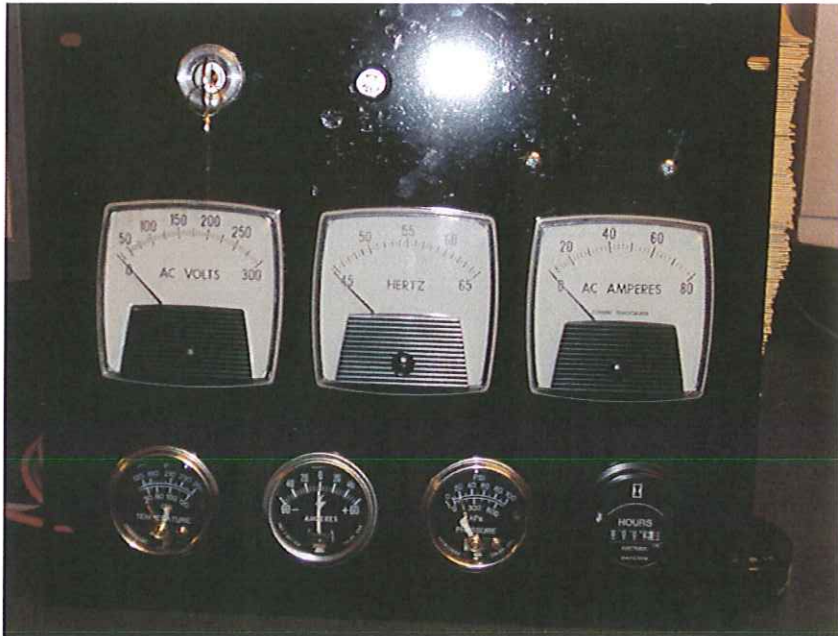

EMERSON & MATKIN

2-71 GENERATORS "THE DEUCE"

950 S. Main / P.O. Box 4885
Pocatello, ID 83205
Ph: (208) 234-4436 & Fax: (208) 234-4724
Toll Free: 800-387-4972
www.emerson2-71gm.com

2-71 ALTERNATOR GAUGE SET

PART #
2-71ALTGAU

**ALTERNATOR GAUGE SET COMES
COMPLETE WITH:**

- AC VOLTAGE GAUGE**
- HERTZ METER**
- AC AMP METER**
- ENGINE TEMP GAUGE**
- 12 VOLT AMP METER**
- OIL PRESSURE GAUGE**
- HOUR METER**
- KEYED IGNITION SWITCH**
- 12 VOLT SYSTEM FUSE**
- MOUNTING PLATE**