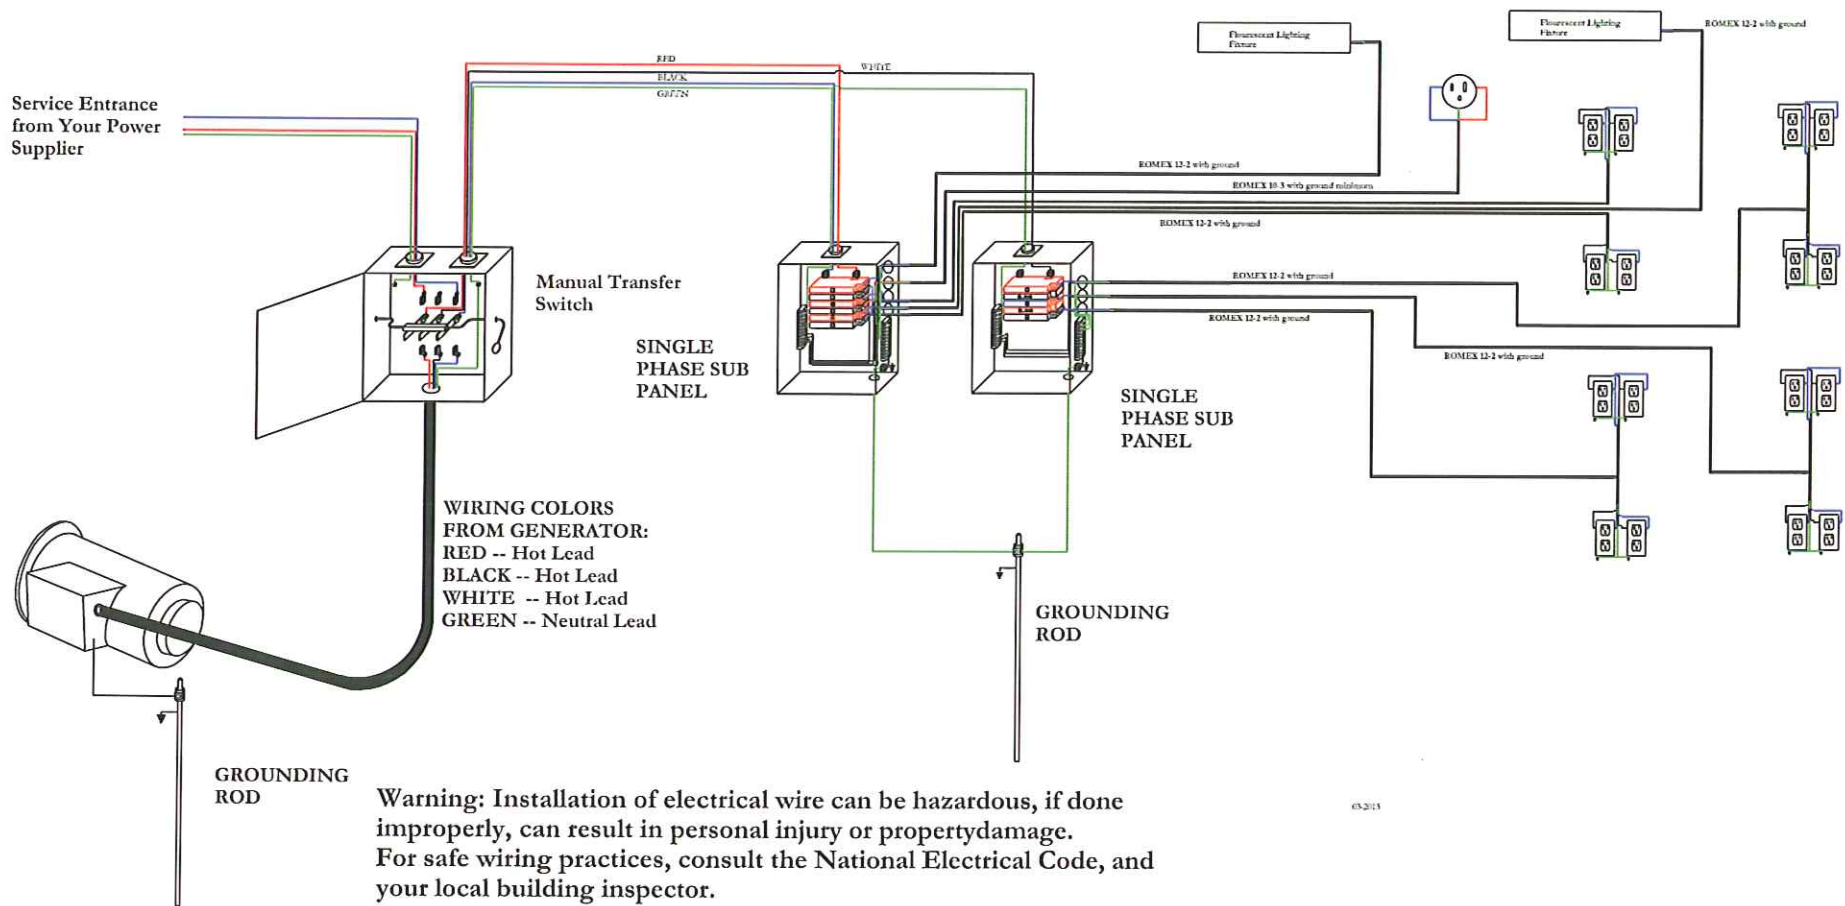

EMERSON & MATKIN
2-71CM DETROIT "DEUCE"

12.5 Kw SINGLE PHASE BALANCED SYSTEM

Warning: Installation of electrical wire can be hazardous, if done improperly, can result in personal injury or property damage. For safe wiring practices, consult the National Electrical Code, and your local building inspector. Emerson & Matkin drawing is provided for informational purpose only. It is not intended or implied for proper generator installation in your area. Contact your local electrician prior to any electrical installation.

EMERSON & MATKIN
2-71GM DETROIT "DEUCE"

12.5 Kw THREE PHASE OUTLET SYSTEM

EMERSON & MATKIN
2-71GM DETROIT "DEUCE"

20 Kw THREE PHASE OUTLET SYSTEM

Warning: Installation of electrical wire can be hazardous, if done improperly, can result in personal injury or property damage. For safe wiring practices, consult the National Electrical Code, and your local building inspector. Emerson & Matkin drawing is provided for informational purpose only. It is not intended or implied for proper generator installation in your area. Contact your local electrician prior to any electrical installation.