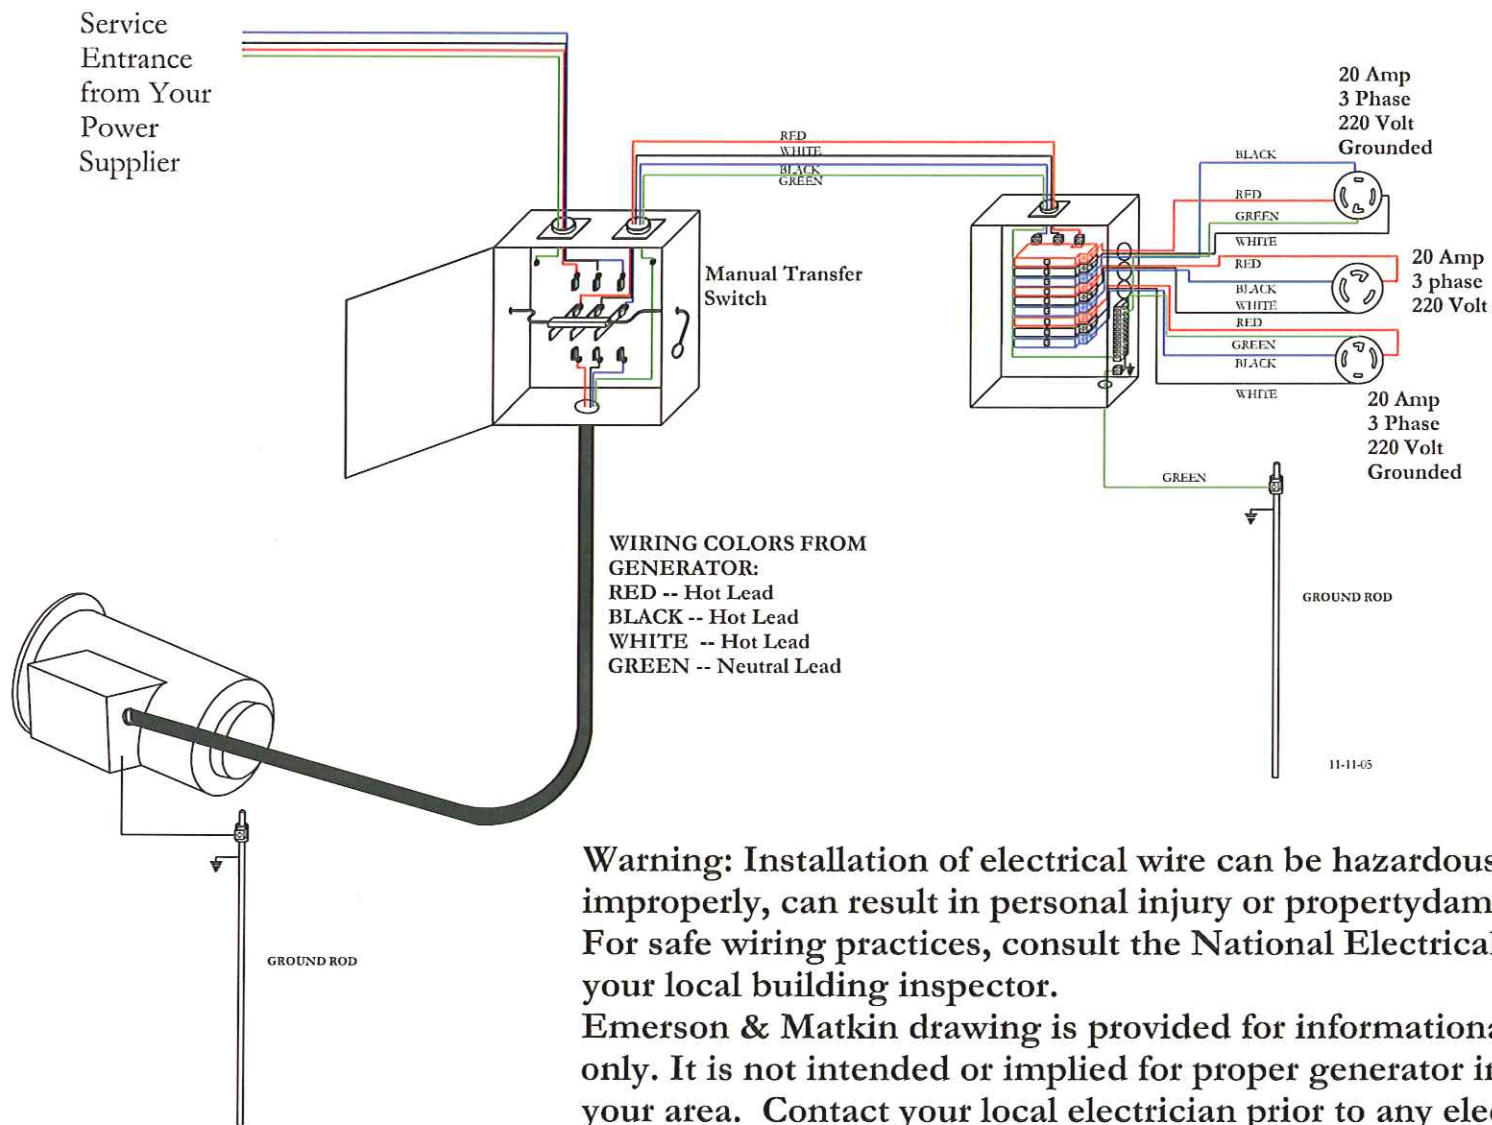

EMERSON & MATKIN
2-71CM DETROIT "DEUCE"

12.5 Kw SINGLE PHASE BALANCED SYSTEM

Warning: Installation of electrical wire can be hazardous, if done improperly, can result in personal injury or property damage. For safe wiring practices, consult the National Electrical Code, and your local building inspector. Emerson & Matkin drawing is provided for informational purpose only. It is not intended or implied for proper generator installation in your area. Contact your local electrician prior to any electrical installation.

EMERSON & MATKIN
2-71GM DETROIT "DEUCE"

12.5 Kw THREE PHASE OUTLET SYSTEM

EMERSON & MATKIN
2-71GM DETROIT "DEUCE"

20 Kw THREE PHASE OUTLET SYSTEM

Warning: Installation of electrical wire can be hazardous, if done improperly, can result in personal injury or property damage. For safe wiring practices, consult the National Electrical Code, and your local building inspector. Emerson & Matkin drawing is provided for informational purpose only. It is not intended or implied for proper generator installation in your area. Contact your local electrician prior to any electrical installation.