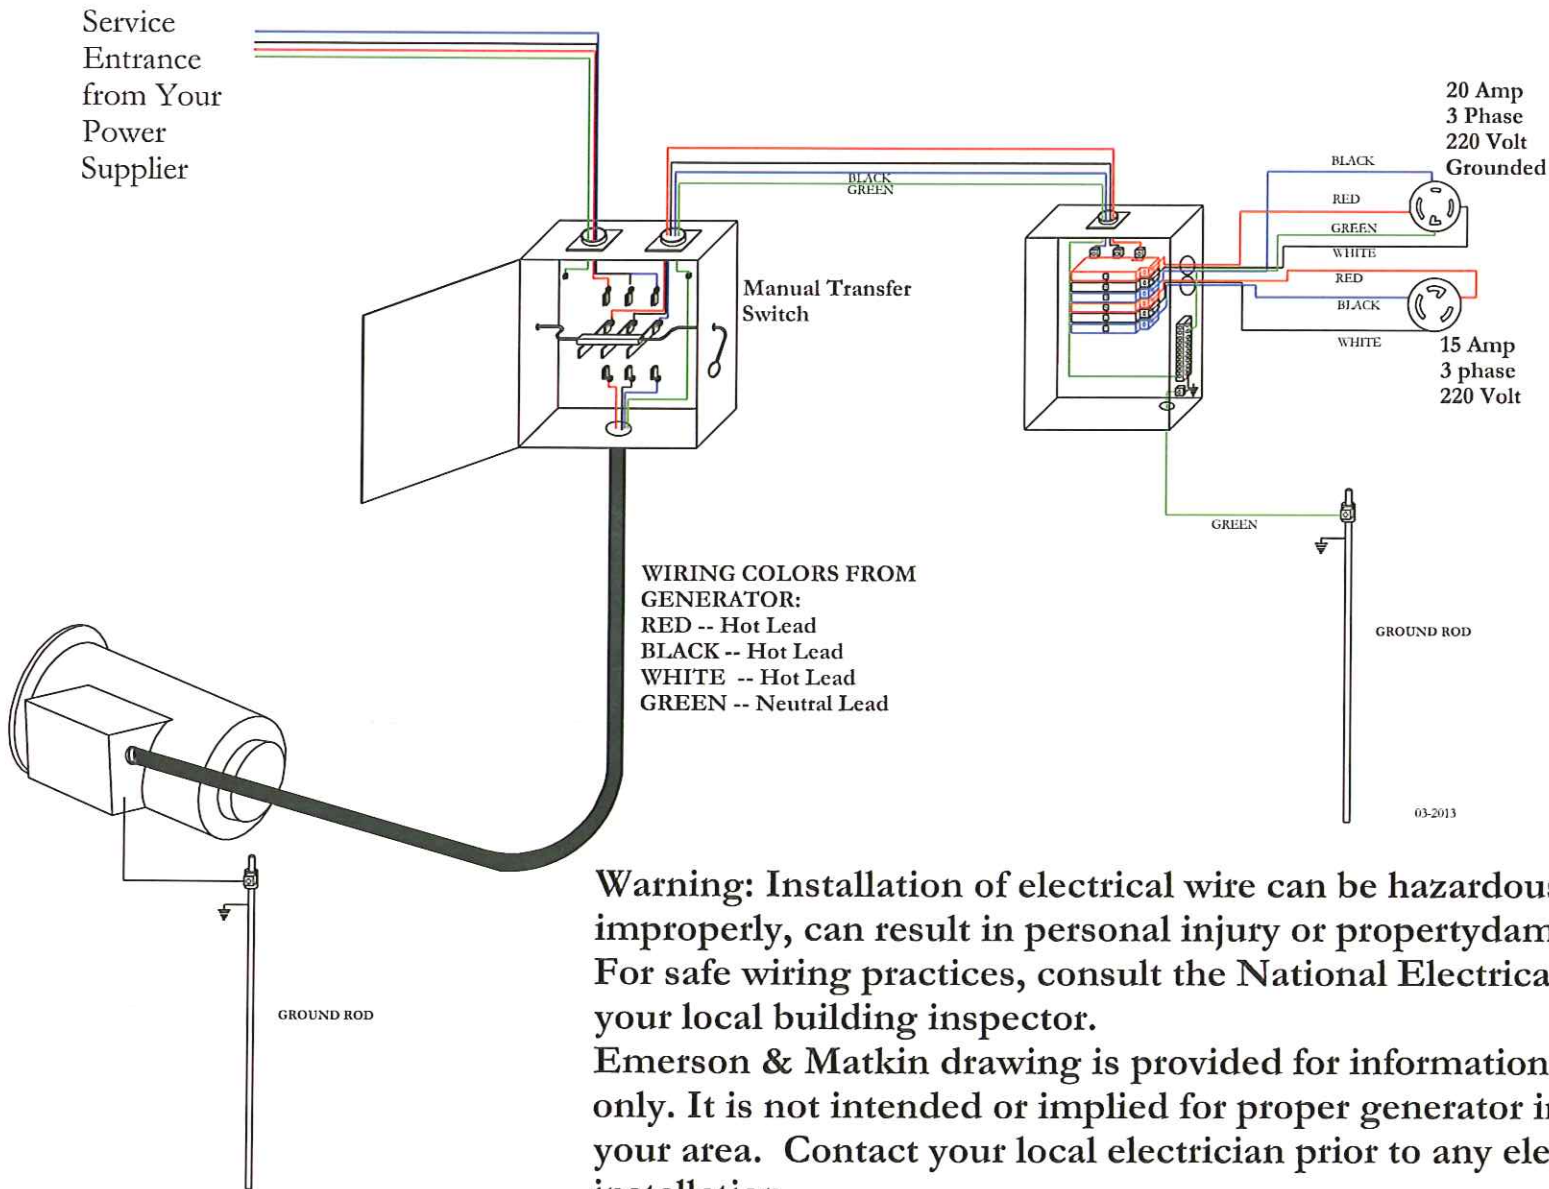

EMERSON & MATKIN
2-71CM DETROIT "DEUCE"

12.5 Kw SINGLE PHASE BALANCED SYSTEM

Warning: Installation of electrical wire can be hazardous, if done improperly, can result in personal injury or property damage. For safe wiring practices, consult the National Electrical Code, and your local building inspector. Emerson & Matkin drawing is provided for informational purpose only. It is not intended or implied for proper generator installation in your area. Contact your local electrician prior to any electrical installation.

EMERSON & MATKIN
2-71GM DETROIT "DEUCE"

12.5 Kw THREE PHASE OUTLET SYSTEM

EMERSON & MATKIN
2-71GM DETROIT "DEUCE"

20 Kw THREE PHASE OUTLET SYSTEM

Warning: Installation of electrical wire can be hazardous, if done improperly, can result in personal injury or property damage. For safe wiring practices, consult the National Electrical Code, and your local building inspector. Emerson & Matkin drawing is provided for informational purpose only. It is not intended or implied for proper generator installation in your area. Contact your local electrician prior to any electrical installation.